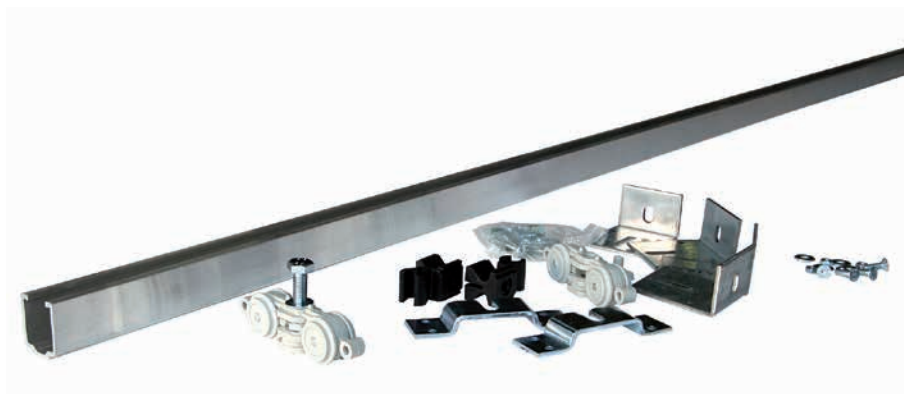

# ACCESSORIES

FOR ECLISSE SLIDING DOORS

## EXPOSED SLIDING DOOR KIT

ECLISSE also offers a kit for sliding door that runs outside the wall. Designed to save space with a sliding door without intervening on the existing wall, this kit is a functional and practical solution.

Its manufacturing technology is the same you find in all ECLISSE pocket door systems, guarantee of a tested, safe and easy to install product.

The exposed sliding door kit only includes the hardware components: track, runners, brackets, door stop, door guide and track fixing brackets.