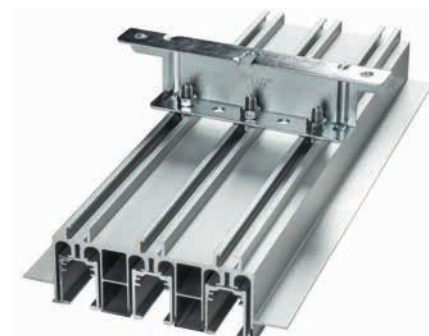

ACCESSORIES

FOR ECLISSE SLIDING DOORS

CEILING TRACK

ECLISSE developed a new sliding system that allows to divide two rooms with large opening. The multi-slide hardware set for ceiling mounted sliding door systems allows for the installation of door panels up to the ceiling height.

Made of anodized aluminium, it is fixed to the ceiling with brackets and allows to give a flush finish to the ceiling. It has a decentralized door guide and door dragging system.

SINGLE

DOUBLE

TRIPLE

NOTES

- ▶ Possibility to install ECLISSE BIAS® and ECLISSE BIAS® DS.
- ▶ Available also for door panels up to 150 kg.
- ▶ Available in bars from 2000 mm to 6000 mm.
- ▶ Only for wooden doors.
- ▶ Door thickness from 40 mm to 44 mm.