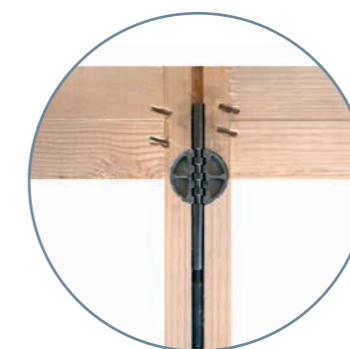

The perfection of the mechanisms and the technical details behind the ease of installation and perfect aesthetics can only be appreciated by looking at the product up close.

Safety

No worries thanks to the **fully extractable track**, which can be pulled out at any time without masonry work to be replaced or to install accessories.

Aesthetics

Resin-coated profiles allow the wall finish to be applied to the metal structure too, thus achieving a smooth, perfect aesthetic result.

Innovation

The **Luce system** allows electrical wiring to be run inside the counterframe. Switches and sockets are always within easy reach!

Reliability

The **robustness** of the frame and the special shape of the profile make the structure very solid, **preventing cracks from forming around the perimeter.**

Functionality

The **standard tensioning rod**, which can be adjusted at any time, keeps the door in tension and ensures perfect flatness with the wall.