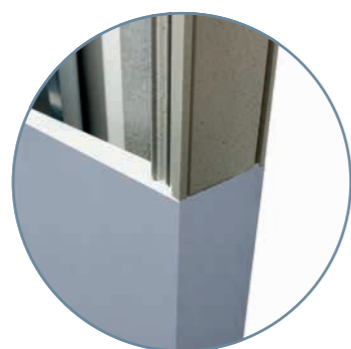

Aesthetics

Resin-coated profiles allow the wall finish to be applied to the metal structure too, thus achieving a smooth, perfect aesthetic result.